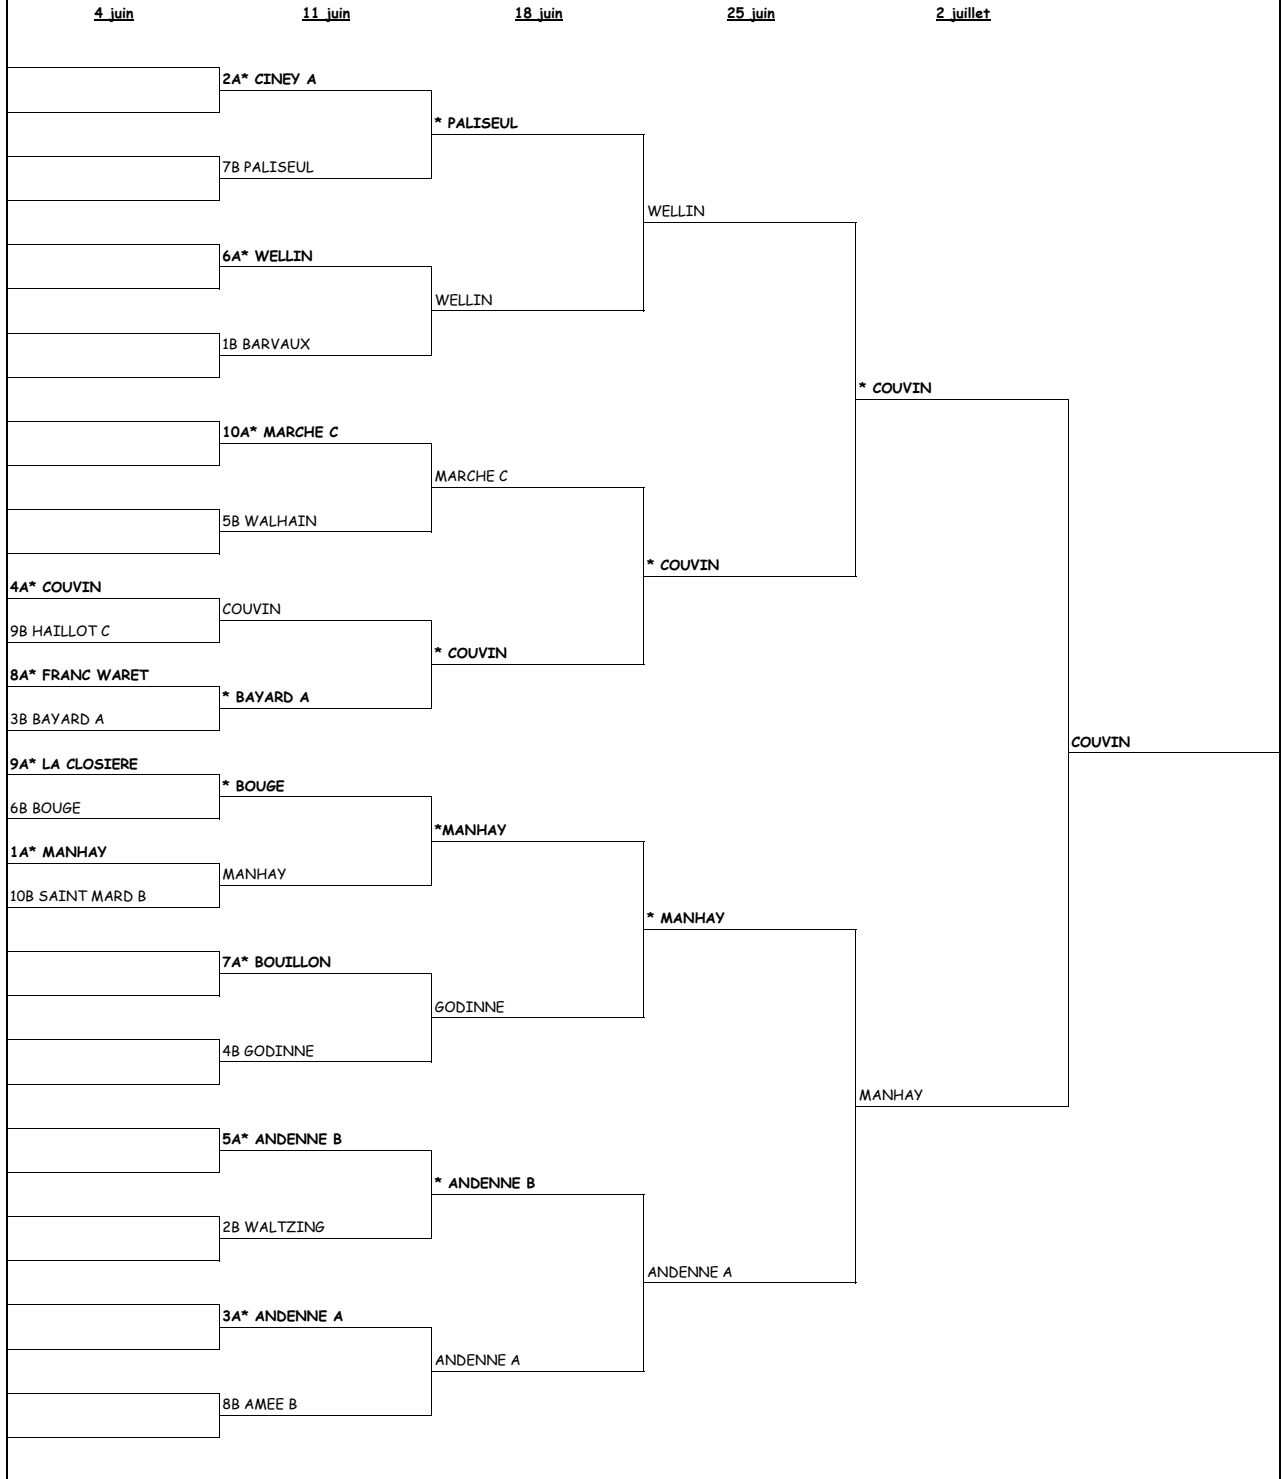

INTERSERIES NAMUR - LUXEMBOURG 2023

MESSEIERS (4/2) I

MESSEIERS (4/2) II

MESSIEURS (4/2) V

MESSIEURS (4/2) VI

MESSEIERS (4/2) VII

DAMES II

DAMES III